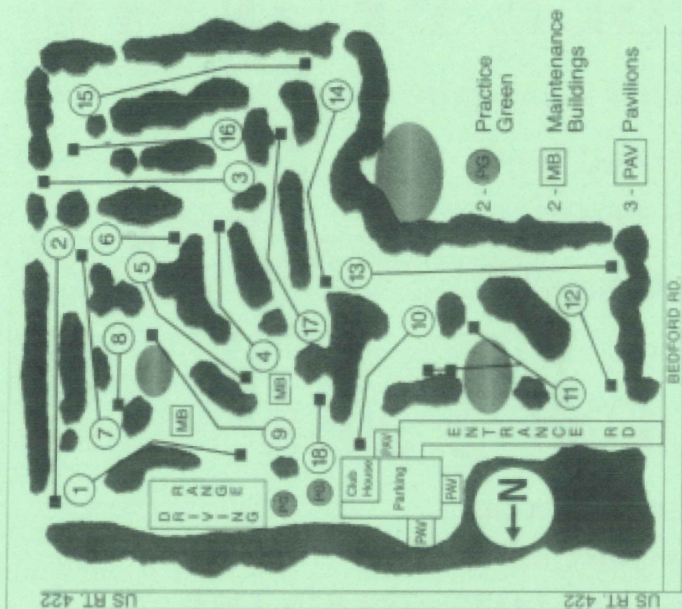

Steffen's BEDFORD TRAILS Golf Course

Local Rules

- The rules of USGA govern all play.
- White stakes define out of bounds: left #2, right #13, fence left #1, fence right #12, fence at maintenance building right of #1-right of #9, Entrance road #10, #11.
- Hole distances are back of tee to center of green.
- 100-150-200 yard markers measure to center of green.

	Course
Blue	Slope/Rating 69.1 118
White	67 115
Red	65.3 113

Steffen's
BEDFORD
TRAILS
Golf Course
713 Bedford Rd
Cotterville, OH 44436
(330) 536-2234

Hole	1	2	3	4	5	6	7	8	9	10	11	12	13	14	15	16	17	18	In	Out	Tot	Hdcp	Net	
Blue	405	550	410	347	398	180	425	135	317	3167	345	351	155	475	362	565	370	400	150	3173	3167	6340		
White	390	530	400	335	380	150	415	125	305	3030	335	340	145	460	350	545	355	380	135	3045	3030	6075		
Men's Hdcp	4	6	8	12	10	18	2	16	14		13	11	15	1	7	3	9	5	17					
Par	4	5	4	4	4	3	4	3	4	35	4	4	3	4	4	5	4	4	3	35	35	70		
Red	310	440	340	287	338	130	352	115	255	2567	290	280	135	385	287	485	304	300	130	2596	2567	5163		
Ladies Hdcp	2	6	10	12	8	18	4	16	14		11	13	15	3	9	1	7	5	17					

Special Prize for Closest to Pin on all Par 3's

Special Prize for all Longest Drives in Fairway on Par 5's